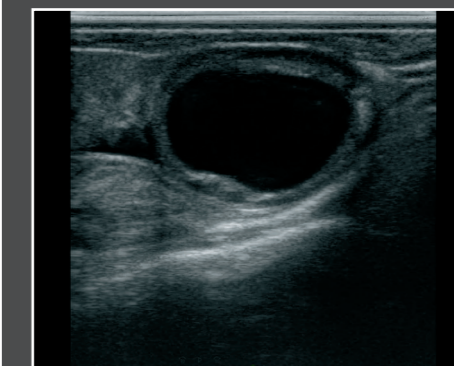

## Wide range of available probes

Lots of probes to choose from: 1 Ovum Pick-Up System 2 Microconvex for OPU 3 Convex 3.5 MHz 4 Convex 5.0 MHz 5 Linear rectal 6 Convex rectal 7 Backfat.

## Diagnostic images

Endometritis

Inflammation of the umbilicus

Cyst

Pregnancy - day 28