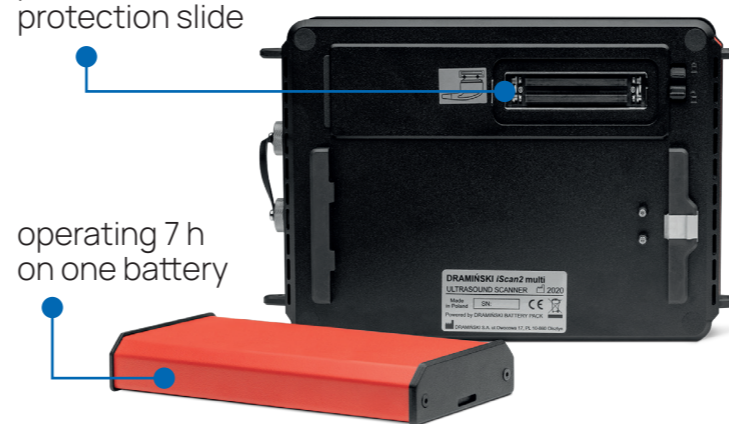

HIGH PERFORMANCE, NON-STOP

A powerful battery provides up to 7 hours of non-stop operation. In addition, you can turn off the screen to save power without shutting the scanner down. And the included suspenders will not let you get tired for the entire day.

probe socket protection slide

operating 7 h on one battery