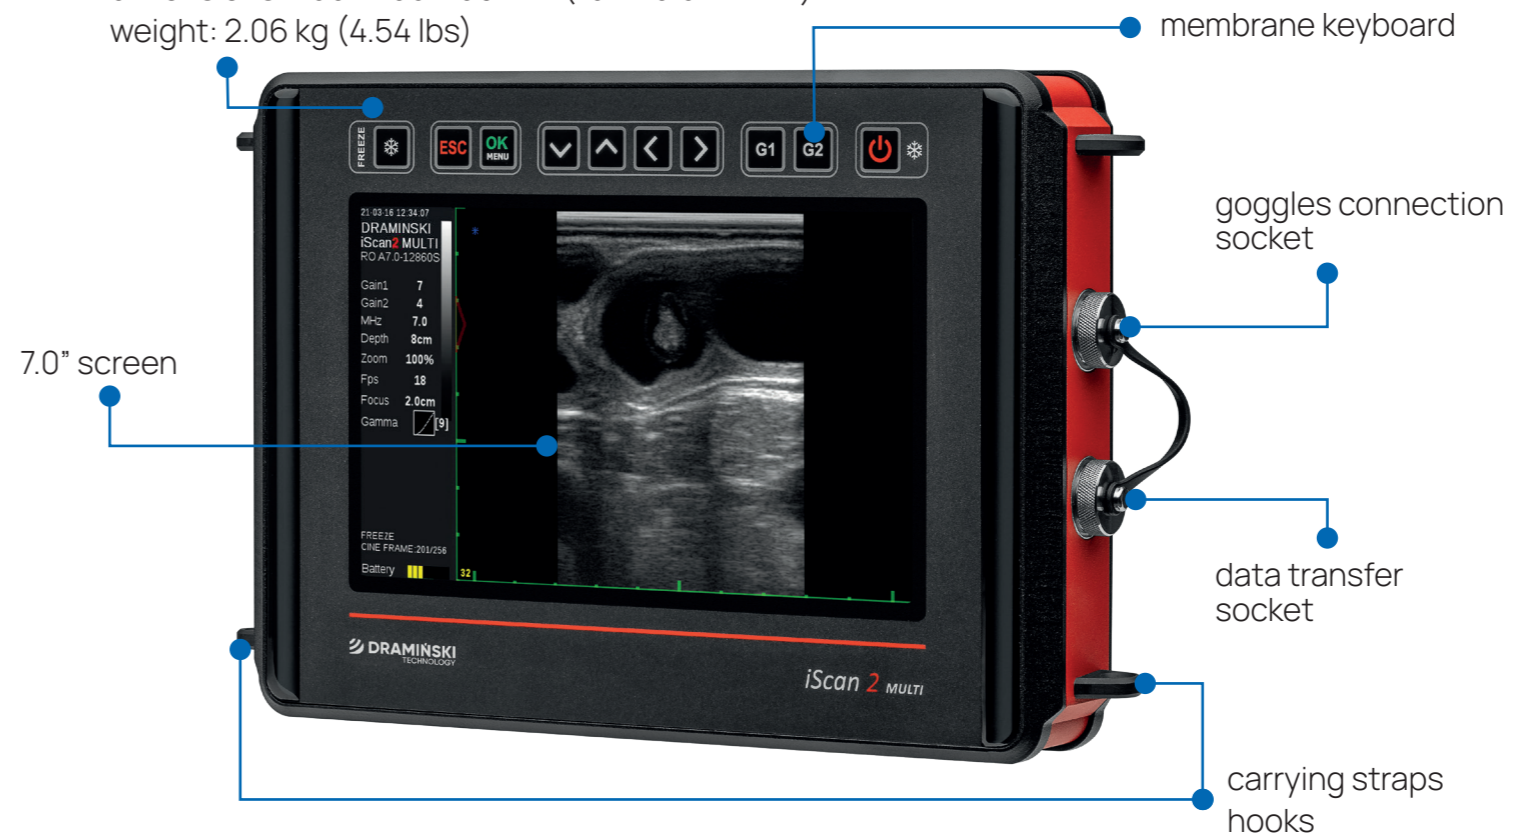

# Ultrasound scanner **iScan 2 MULTI**

**iScan 2 MULTI** is a multi-task field ultrasound scanner with interchangeable probes for comprehensive diagnostics of small and large animals.

## NEW IMAGE QUALITY

**Lucid™** is a technology reducing the noise and increasing the contrast, sharpness and tissue differentiation in the image. It makes the image clearer and easier to interpret.

## LARGE SCREEN

7" LCD screen with wide viewing angles ensures comfortable work. We know that you often face difficult conditions. That is why we rugged the screen making it less prone to damage.

## CLEANING AND DISINFECTION

Flat screen, probe socket protection slide and waterproof keys make cleaning the ultrasound scanner easier and more comfortable.