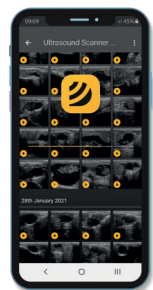

Accessories

OLED goggles

Sun protection shield

Extension for linear rectal probe

WiFi antenna

**DRAMIŃSKI**  
CARE AND SHARE **app**

Android application

SEE MORE

# Ultrasound scanner **iScan 2 MULTI**

**iScan 2 MULTI** is a multi-task field ultrasound scanner with interchangeable probes for comprehensive diagnostics of small and large animals.

## LARGE SCREEN

7" LCD screen with wide viewing angles ensures comfortable work. We know that you often face difficult conditions. That is why we rugged the screen making it less prone to damage.